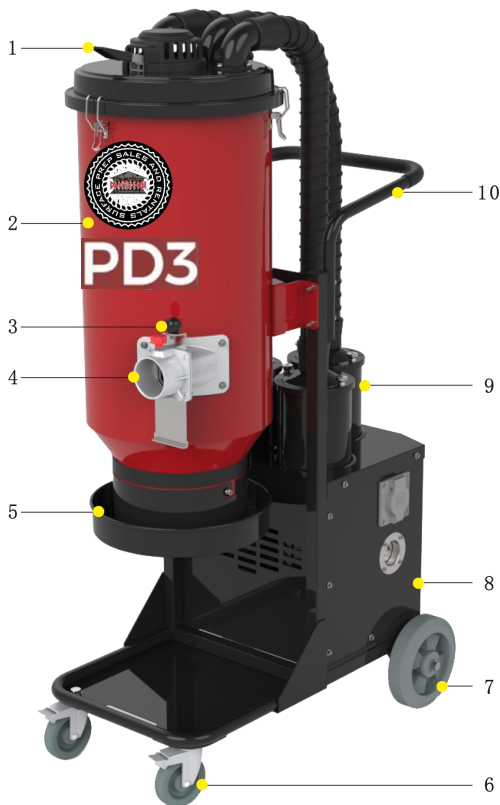

PD3 - Single-phase HEPA Dust Extractor

PD3 P P PD3 3 PD3 3
 PD3 PD3 3 PD3 3
 PD3 PD3 3 PD3 3
 PD3 PD3 3 PD3 3

Technical Data

Volts	230	2
Power hp		3/2
Amps A	2	
Air flow cfm	3	2
Water lift inch		
Pre-filter F	2 ft	um
HEPA filter H 3	3 ft	3 um
Dimensions inch	3 x 22 x	
Net weight lbs		

2" floor cleaning tool kit